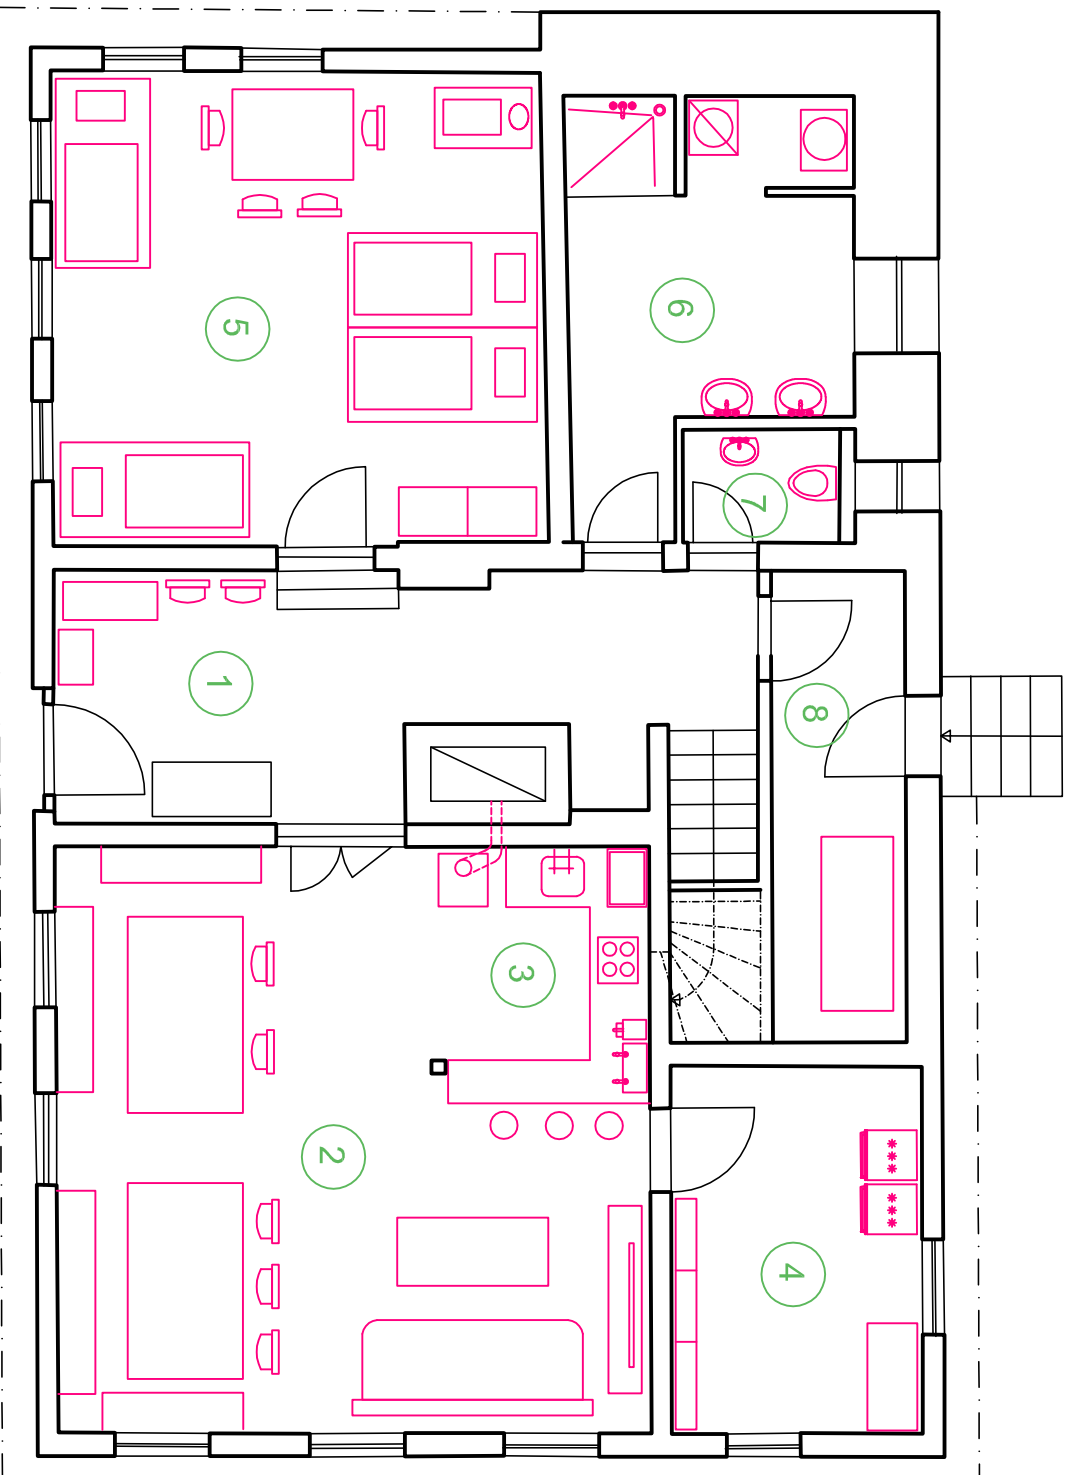

GROUND FLOOR

LEGEND

Nb.	FUNCTION	DEVICE	Nb.	FUNCTION	DEVICE
1	MAIN ENTER		4	CHAMBER	2 FRIDGES
2	COMMON ROOM	TV, RADIO, SATELLITE RECEIVER	5	BEDROOM Nb. 0.	1 DOUBLEBED, 2 BEDS, 1 BABY BED
3	KITCHEN CORNER	EL+MW OVEN, ESPRESSO, DISHWASHER, BEERMACHINE	6	BATHROOM	SHOWER, WASHING MACHINE
		GAS COOKER, FIREPLACE	7	TOILET	
			8	SKIRROOM	EXIT TO GARDEN